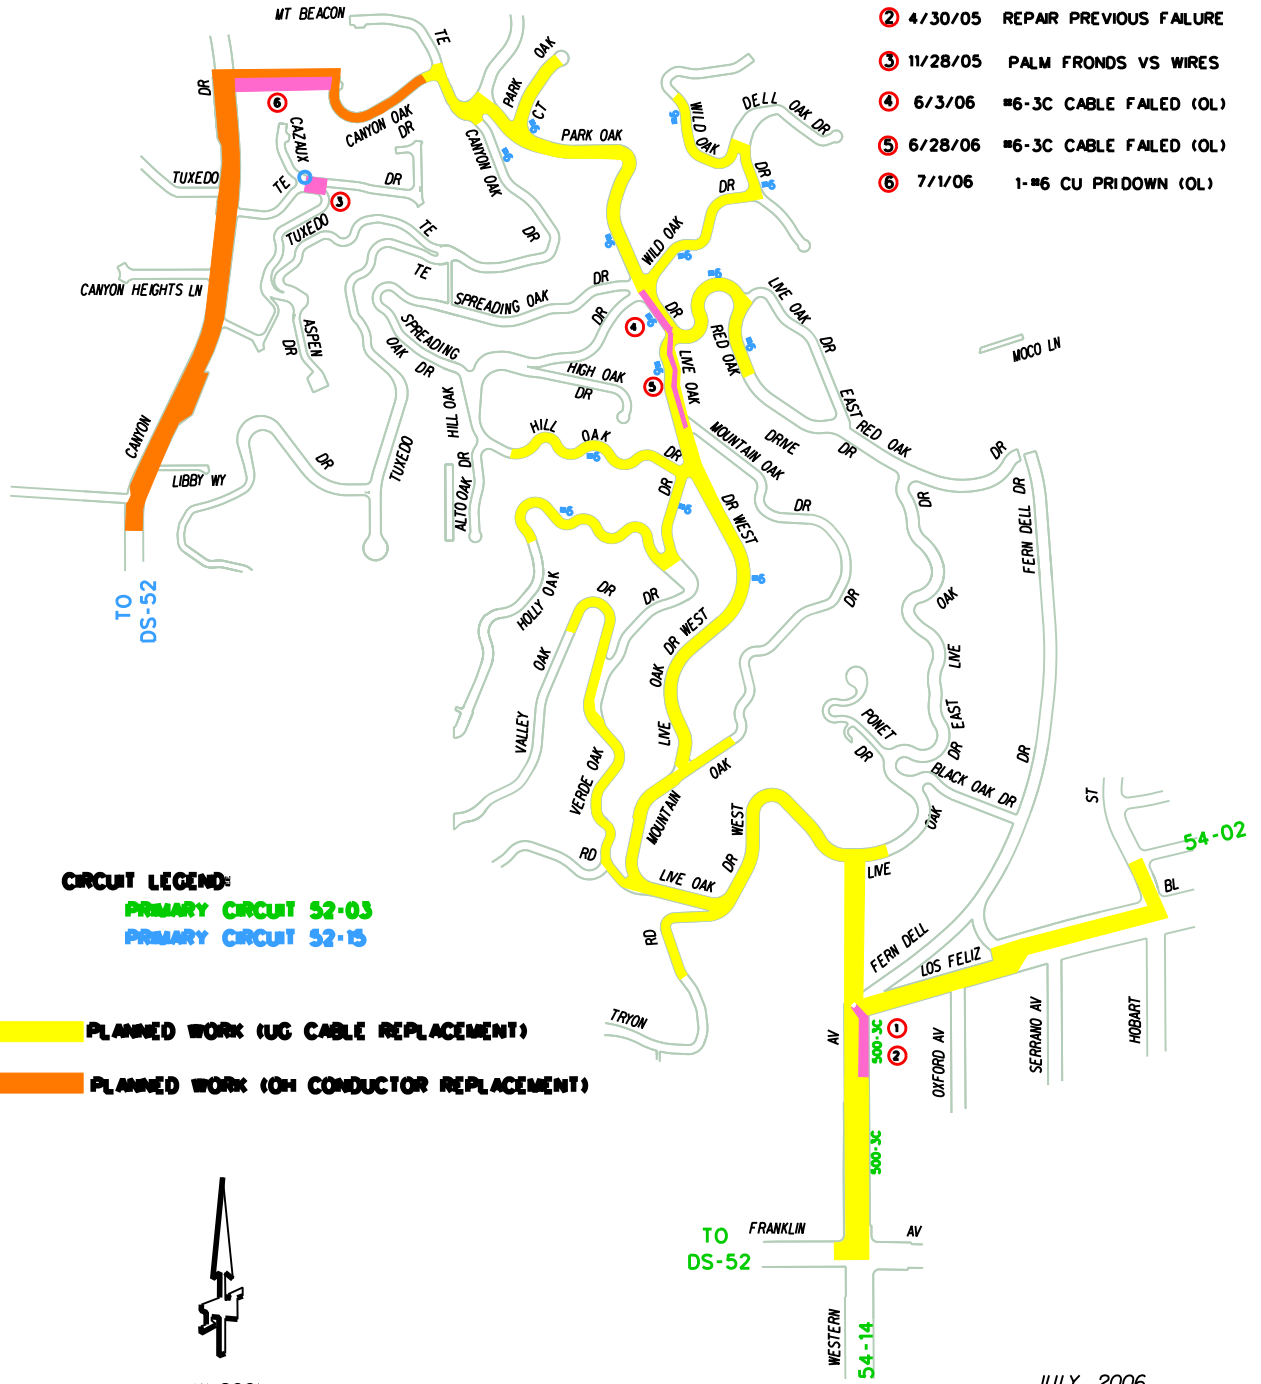

THE OAKS AREA

RECENT OUTAGES:

- ① 2/22/05 FAILED 500-3CPILC CABLE
- ② 4/30/05 REPAIR PREVIOUS FAILURE
- ③ 11/28/05 PALM FRONDS VS WIRES
- ④ 6/3/06 #6-3C CABLE FAILED (OL)
- ⑤ 6/28/06 #6-3C CABLE FAILED (OL)
- ⑥ 7/1/06 1-#6 CU PRIDOWN (OL)

JULY, 2006